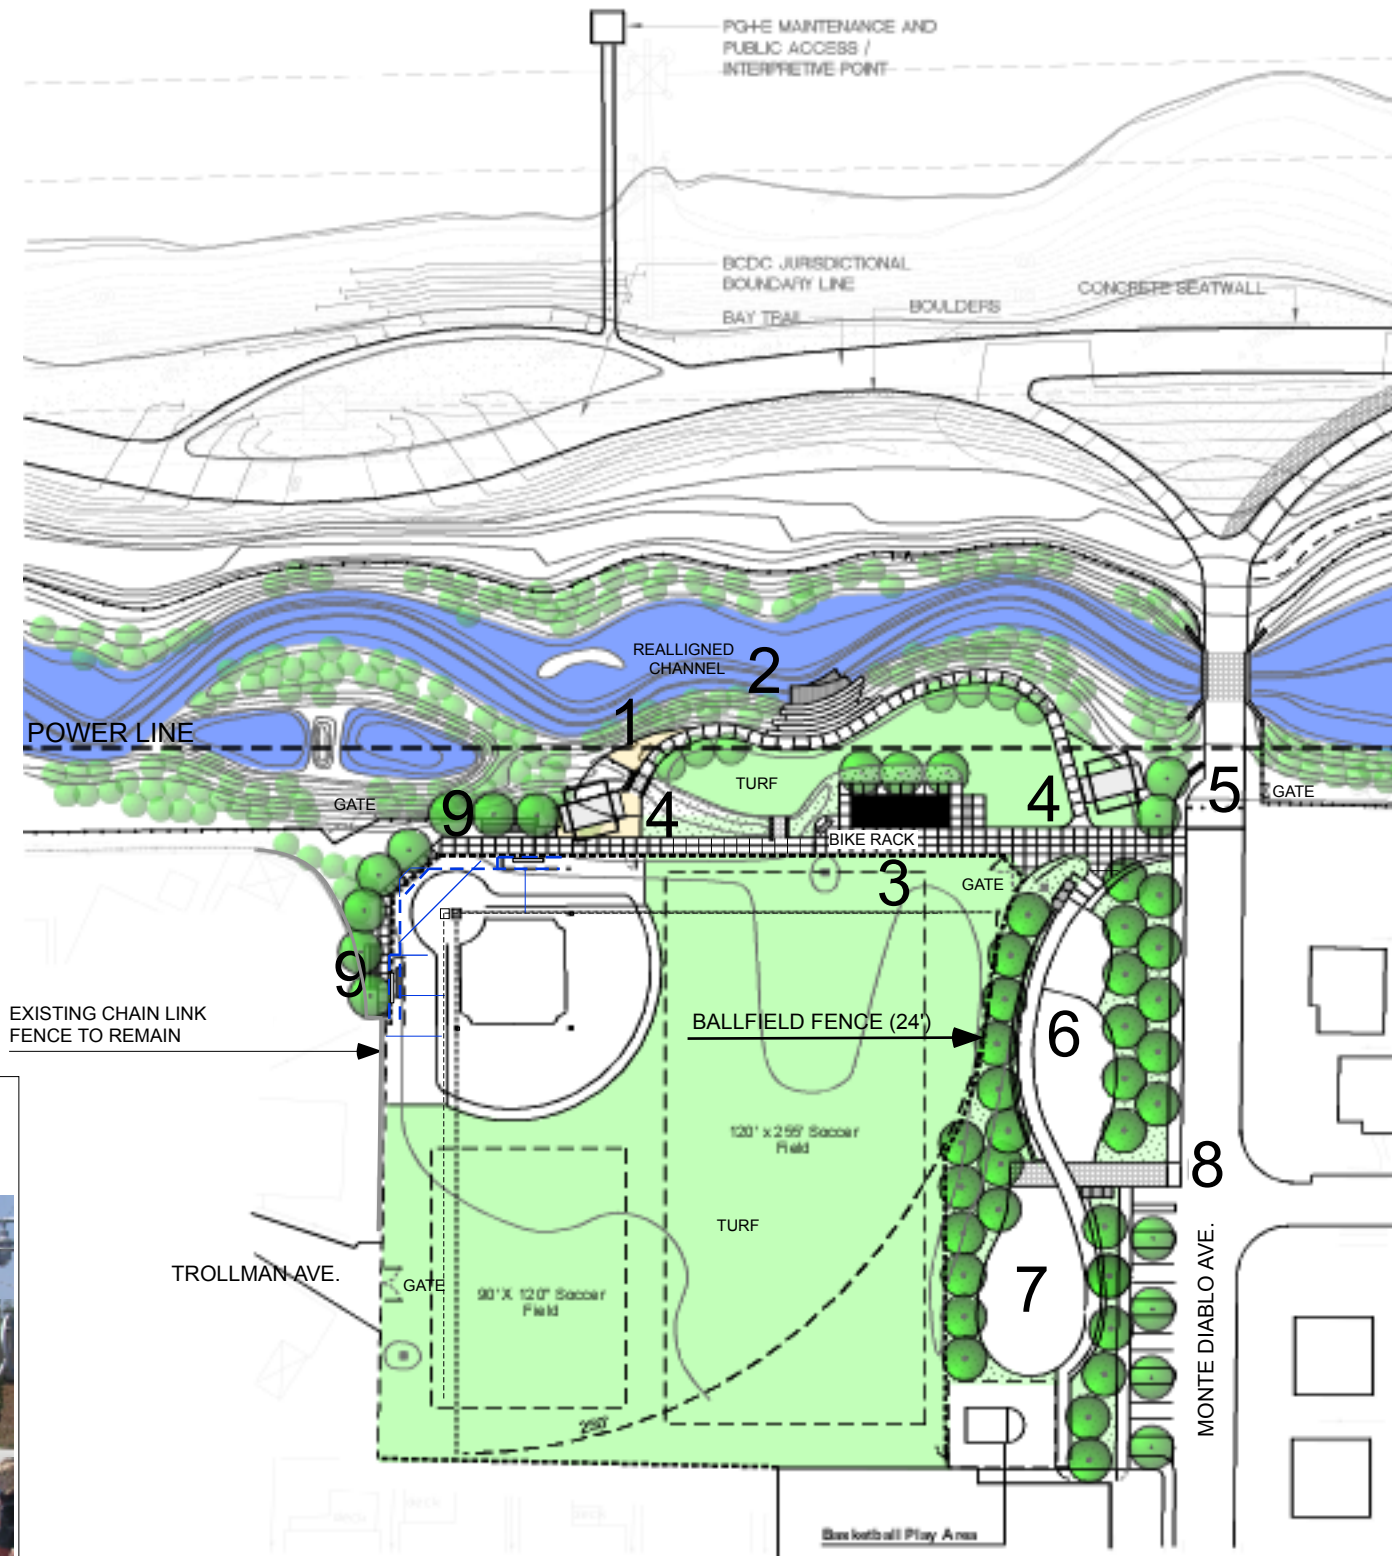

# HARBORVIEW PARK

## LEGEND

- 1 INTERPRETIVE POINT
- 2 OUTDOOR CLASSROOM (DEFERRED TO FUTURE PHASE)
- 3 RESTROOM AND STORAGE
- 4 PICNIC AREA WITH SHADE STRUCTURE (8 PEOPLE EACH)
- 5 PEDESTRIAN KIOSK
- 6 PLAY AREA (PRE-SCHOOL AGE)
- 7 PLAY AREA (SCHOOL AGE)
- 8 PARK ENTRY GATEWAY MONUMENT (VEHICULAR)
- 9 BLEACHERS

6 SCHOOL AGE PLAY STRUCTURE

4 PICNIC SHELTER

3 RESTROOM & STORAGE